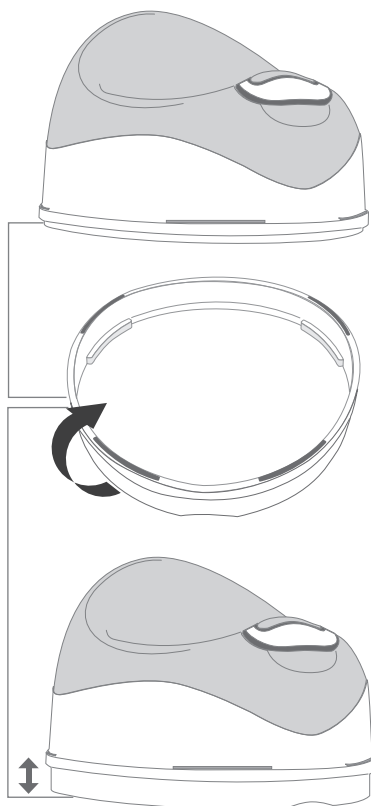

pottyPOD®

Soft, Cushiony Comfort for Training Time™

As child grows, flip base and reattach to increase height of pottyPOD®.
Adult assembly required. Use only under adult supervision.

PRINCE LIONHEART®

Prince Lionheart, Inc.
2421 S. Westgate Road
Santa Maria, CA 93455
U.S.A.