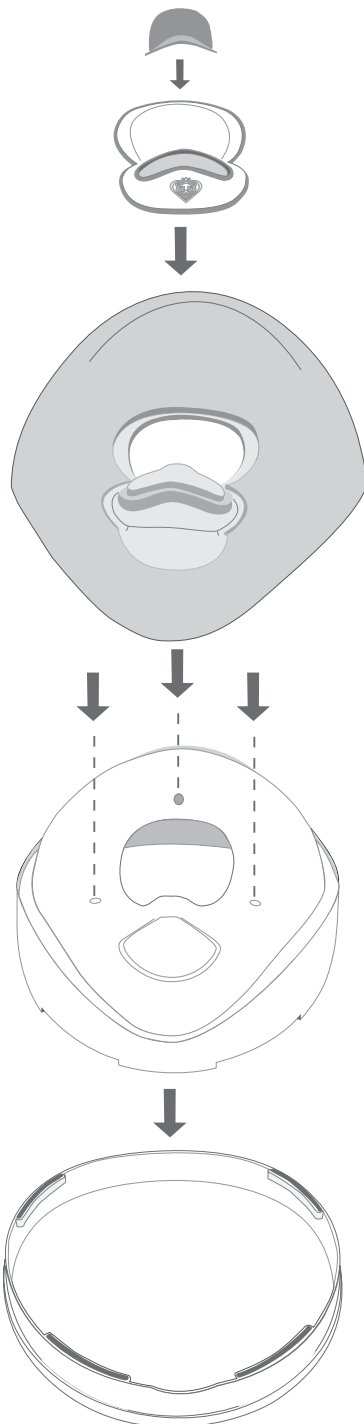

pottyPOD®

Soft, Cushiony Comfort for Training Time™

As child grows, flip base and reattach to increase height of pottyPOD®.
Adult assembly required. Use only under adult supervision.

PRINCE LIONHEART®

Prince Lionheart, Inc.
2421 S. Westgate Road
Santa Maria, CA 93455
U.S.A.